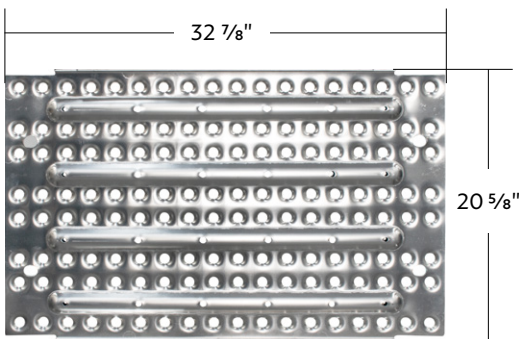

Dual Function Glass Watermelon Flush Mount Kit With LED Bulb

- Large glass marker light with LED 1157 bulb (Amber LED bulb #36469, Red LED bulb item #36470, White LED bulb #36471)
- Mounting hardware included: foam gasket (#30305B-2), two 8-32x1/2" screws, two 6-32x3/4" screws, two 6-32 nuts
- Easy wiring with 2 wire leads
- Fully assembled
- Wiring Color Code: METAL=Ground, **BLACK**=Low, **GREEN**=High

20479	Dark Amber Lens	Amber LED	1 Pc. / Wbox
20409	Amber Lens	Amber LED	1 Pc. / Wbox
20410	Clear Lens	Amber LED	1 Pc. / Wbox
20411	Clear Lens	Red LED	1 Pc. / Wbox
20412	Clear Lens	White LED	1 Pc. / Wbox

Deck Plate

2003-2024 Volvo VNL

- Made of quality polished aluminum
- Direct replacement for OE #20559519

20912	Deck Plate	1 Pc. / Each

Two panels are shown