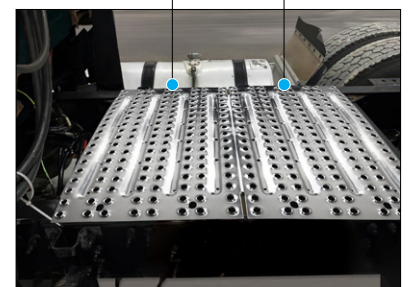

Deck Plate

2003-2024 Volvo VNL

- Made of quality polished aluminum
- Direct replacement for OE #20559519

20912	Deck Plate	1 Pc. / Each

Two panels are shown