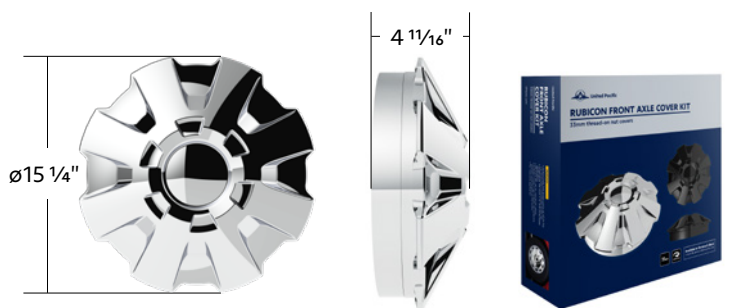

Rubicon Axle Cover Kits

Rubicon Front Axle Cover Kit With 33mm Thread-On Nut Covers

- Beautiful chrome plated finish w/ triple chrome plating process
- Unique single hub design covers up all the lug nut covers with a removeable stylish cap
- Universal fit, fits most 11-1/4" bolt circle/center applications
- Fits most 20", 22-1/2", and 24-1/2" wheel
- Includes 1 cover, 1 cap, 1 plastic rim protector, and ten 33mm thread-on nut covers (#10719B)
- For front axle application

10343 Rubicon Front Axle Cover Kit Chrome 1 Pc. / Cbox

Rubicon Rear Axle Cover Kit With 33mm Thread-On Nut Covers

- Beautiful chrome plated finish w/ triple chrome plating process
- Unique single hub design covers up all the lug nut covers w/ a removeable stylish cap
- Universal fit, fits most 11-1/4" bolt circle/center applications
- Fits most 20", 22-1/2", and 24-1/2" wheel
- Includes 1 cover, 1 cap, 1 plastic rim protector, and ten 33mm thread-on nut covers (#10064B)
- For rear axle application

10338 Rubicon Rear Axle Cover Kit Chrome 1 Pc. / Cbox

20479

20409

20410

20411

20412

Dual Function Glass Watermelon Flush Mount Kit With LED Bulb

- Large glass marker light with LED 1157 bulb (Amber LED bulb #36469, Red LED bulb item #36470, White LED bulb #36471)
- Mounting hardware included: foam gasket (#30305B-2), two 8-32x1/2" screws, two 6-32x3/4" screws, two 6-32 nuts
- Easy wiring with 2 wire leads
- Fully assembled
- Wiring Color Code: METAL=Ground, **BLACK**=Low, **GREEN**=High

2001-2011 Freightliner Columbia

- High quality injection molded acrylic lens
- Bright 6500K LED, rated at 960 lumen output
- Features a H11 style plug for easy connection
- Rugged die cast housing provides maximum protection from vibration and the elements
- Special redesigned mounting bracket, fits both driver and passenger side
- Requires reuse of OE mounting hardware for installation
- 12V DC applications