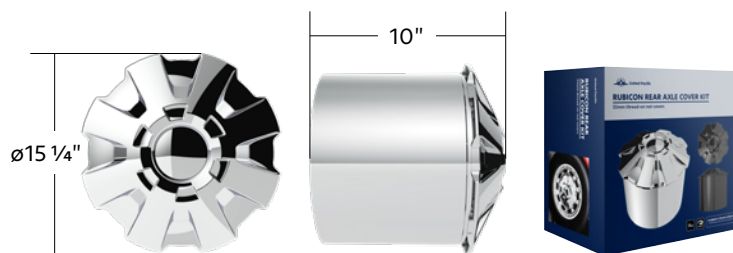

Rubicon Axle Cover Kits

Rubicon Front Axle Cover Kit With 33mm Thread-On Nut Covers

- Beautiful chrome plated finish w/ triple chrome plating process
- Unique single hub design covers up all the lug nut covers with a removeable stylish cap
- Universal fit, fits most 11-1/4" bolt circle/center applications
- Fits most 20", 22-1/2", and 24-1/2" wheel
- Includes 1 cover, 1 cap, 1 plastic rim protector, and ten 33mm thread-on nut covers (#10719B)
- For front axle application

10343 Rubicon Front Axle Cover Kit Chrome 1 Pc. / Cbox

Rubicon Rear Axle Cover Kit With 33mm Thread-On Nut Covers

- Beautiful chrome plated finish w/ triple chrome plating process
- Unique single hub design covers up all the lug nut covers w/ a removeable stylish cap
- Universal fit, fits most 11-1/4" bolt circle/center applications
- Fits most 20", 22-1/2", and 24-1/2" wheel
- Includes 1 cover, 1 cap, 1 plastic rim protector, and ten 33mm thread-on nut covers (#10064B)
- For rear axle application

10338 Rubicon Rear Axle Cover Kit Chrome 1 Pc. / Cbox

20479

20409

20410

20411

20412

Dual Function Glass Watermelon Flush Mount Kit With LED Bulb

- Large glass marker light with LED 1157 bulb (Amber LED bulb #36469, Red LED bulb item #36470, White LED bulb #36471)
- Mounting hardware included: foam gasket (#30305B-2), two 8-32x1/2" screws, two 6-32x3/4" screws, two 6-32 nuts
- Easy wiring with 2 wire leads
- Fully assembled
- Wiring Color Code: METAL=Ground, **BLACK**=Low, **GREEN**=High

2001-2011 Freightliner Columbia

- High quality injection molded acrylic lens
- Bright 6500K LED, rated at 960 lumen output
- Features a H11 style plug for easy connection
- Rugged die cast housing provides maximum protection from vibration and the elements
- Special redesigned mounting bracket, fits both driver and passenger side
- Requires reuse of OE mounting hardware for installation
- 12V DC applications