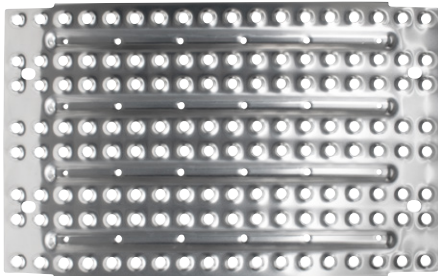

Dual Function Glass Watermelon Flush Mount Kit With LED Bulb

- Large glass marker light with LED 1157 bulb (Amber LED bulb #36469, Red LED bulb item #36470, White LED bulb #36471)
- Mounting hardware included: foam gasket (#30305B-2), two 8-32x1/2" screws, two 6-32x3/4" screws, two 6-32 nuts
- Easy wiring with 2 wire leads
- Fully assembled
- Wiring Color Code: METAL=Ground, **BLACK**=Low, **GREEN**=High

20479	Dark Amber Lens	Amber LED	1 Pc. / Wbox
20409	Amber Lens	Amber LED	1 Pc. / Wbox
20410	Clear Lens	Amber LED	1 Pc. / Wbox
20411	Clear Lens	Red LED	1 Pc. / Wbox
20412	Clear Lens	White LED	1 Pc. / Wbox

Deck Plate

2003-2024 Volvo VNL

- Made of quality polished aluminum
- Direct replacement for OE #20559519

20912	Deck Plate	1 Pc. / Each

Two panels are shown