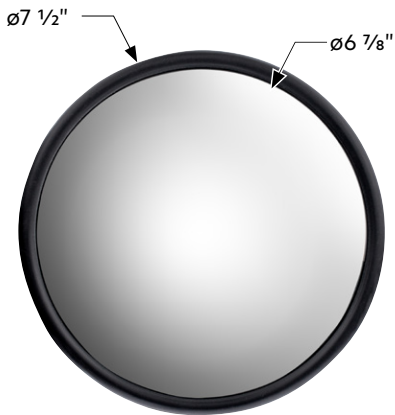

Wood Gearshift Knob

- Wooden OEM Eaton Fuller style gearshift knob
- Beautiful hand crafted wood with mahogany finish
- Gearshift knob center cover included
- Matching wood lower gearshift cover available separately
  UP item #71021

70173	13/15/18 Speed	1 Pc. / Each
70174	9/10 Speed	1 Pc. / Each

Matching wood center knob cover