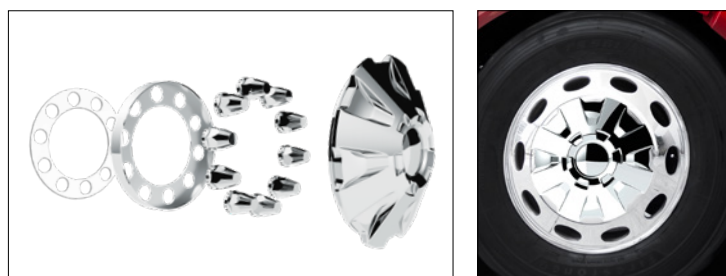

Rubicon Axle Cover Kits

Rubicon Front Axle Cover Kit With 33mm Thread-On Nut Covers

- Beautiful chrome plated finish w/ triple chrome plating process
- Unique single hub design covers up all the lug nut covers with a removeable stylish cap
- Universal fit, fits most 11-1/4" bolt circle/center applications
- Fits most 20", 22-1/2", and 24-1/2" wheel
- Includes 1 cover, 1 cap, 1 plastic rim protector, and ten 33mm thread-on nut covers (#10719B)
- For front axle application

10343 Rubicon Front Axle Cover Kit Chrome 1 Pc. / Cbox

Rubicon Rear Axle Cover Kit With 33mm Thread-On Nut Covers

- Beautiful chrome plated finish w/ triple chrome plating process
- Unique single hub design covers up all the lug nut covers w/ a removeable stylish cap
- Universal fit, fits most 11-1/4" bolt circle/center applications
- Fits most 20", 22-1/2", and 24-1/2" wheel
- Includes 1 cover, 1 cap, 1 plastic rim protector, and ten 33mm thread-on nut covers (#10064B)
- For rear axle application

10338 Rubicon Rear Axle Cover Kit Chrome 1 Pc. / Cbox

20479

20409

20410

20411

20412

Dual Function Glass Watermelon Flush Mount Kit With LED Bulb

- Large glass marker light with LED 1157 bulb (Amber LED bulb #36469, Red LED bulb item #36470, White LED bulb #36471)
- Mounting hardware included: foam gasket (#30305B-2), two 8-32x1/2" screws, two 6-32x3/4" screws, two 6-32 nuts
- Easy wiring with 2 wire leads
- Fully assembled
- Wiring Color Code: METAL=Ground, **BLACK**=Low, **GREEN**=High

2001-2011 Freightliner Columbia

- High quality injection molded acrylic lens
- Bright 6500K LED, rated at 960 lumen output
- Features a H11 style plug for easy connection
- Rugged die cast housing provides maximum protection from vibration and the elements
- Special redesigned mounting bracket, fits both driver and passenger side
- Requires reuse of OE mounting hardware for installation
- 12V DC applications