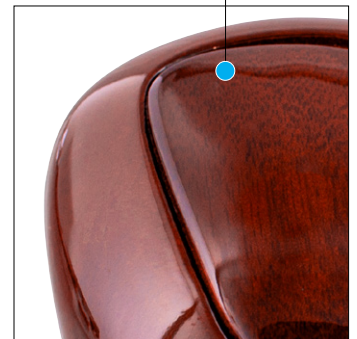

Wood Gearshift Knob

- Wooden OEM Eaton Fuller style gearshift knob
- Beautiful hand crafted wood with mahogany finish
- Gearshift knob center cover included
- Matching wood lower gearshift cover available separately
  UP item #71021

70173	13/15/18 Speed	1 Pc. / Each
70174	9/10 Speed	1 Pc. / Each

Matching wood center knob cover