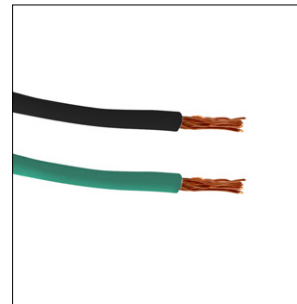

Dual Function Glass Watermelon Flush Mount Kit With LED Bulb

- Large glass marker light with LED 1157 bulb (Amber LED bulb #36469, Red LED bulb item #36470, White LED bulb #36471)
- Mounting hardware included: foam gasket (#30305B-2), two 8-32x1/2" screws, two 6-32x3/4" screws, two 6-32 nuts
- Easy wiring with 2 wire leads
- Fully assembled
- Wiring Color Code: METAL=Ground, **BLACK**=Low, **GREEN**=High

20479	Dark Amber Lens	Amber LED	1 Pc. / Wbox
20409	Amber Lens	Amber LED	1 Pc. / Wbox
20410	Clear Lens	Amber LED	1 Pc. / Wbox
20411	Clear Lens	Red LED	1 Pc. / Wbox
20412	Clear Lens	White LED	1 Pc. / Wbox

Deck Plate

2003-2024 Volvo VNL

- Made of quality polished aluminum
- Direct replacement for OE #20559519

20912	Deck Plate	1 Pc. / Each

Two panels are shown