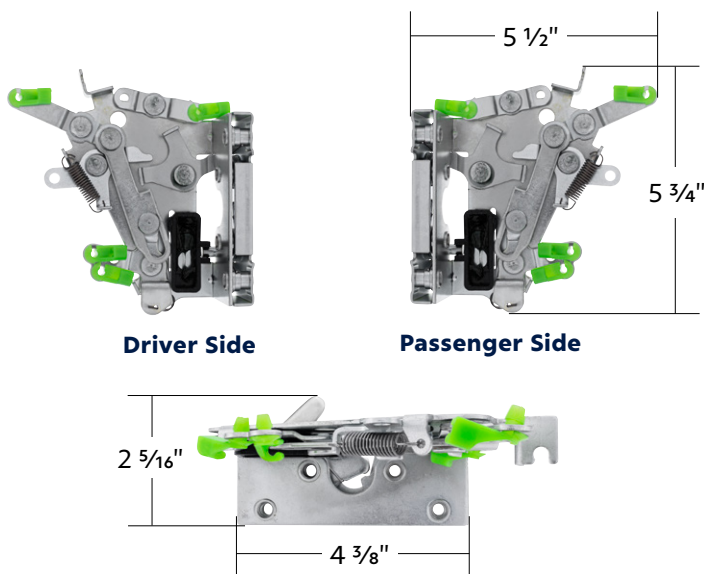

Fog Light Assembly

2001-2011 Freightliner Columbia

- High quality injection molded acrylic lens
- Bright 6500K LED, rated at 960 lumen output
- Features a H11 style plug for easy connection
- Rugged die cast housing provides maximum protection from vibration and the elements
- Special redesigned mounting bracket, fits both driver and passenger side
- Requires reuse of OE mounting hardware for installation
- 12V DC applications

31034 Chrome 1 Pc. / Cbox

31035 Blackout 1 Pc. / Cbox

960 LUMENS

6500K WHITE COLOR

Driver Side

Passenger Side

Door Latch Assembly

Peterbilt 389 (2008-2023) And 386 (2006-2016)

- Original style design for easy replacement
- Includes rod retaining clips
- Also fits 388 (2008-2014), 387 (2006-2011), 379/378 (2006-2007), 335 (2006-2010)

42618B Driver 1 Pc. / Box

42618 Driver 1 Pc. / Card

42619B Passenger 1 Pc. / Box

42619 Passenger 1 Pc. / Card

11/16" x 7/8" Chrome Die-Cast Acorn Nut Cover (50 pcs/Box)

- Beautiful chrome plated finish w/ triple chrome plating process
- High quality zinc die-cast material

10021M50 Acorn Nut Cover 1 Pc. / Wbox

CHROME FINISH