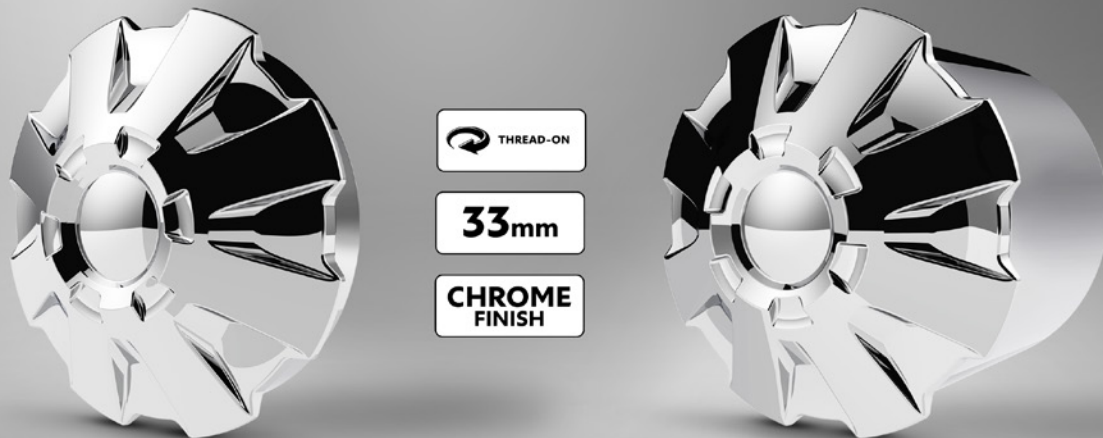

Rubicon Axle Cover Kits

Rubicon Front Axle Cover Kit With 33mm Thread-On Nut Covers

- Beautiful chrome plated finish w/ triple chrome plating process
- Unique single hub design covers up all the lug nut covers with a removeable stylish cap
- Universal fit, fits most 11-1/4" bolt circle/center applications
- Fits most 20", 22-1/2", and 24-1/2" wheel
- Includes 1 cover, 1 cap, 1 plastic rim protector, and ten 33mm thread-on nut covers (#10719B)
- For front axle application

10343 Rubicon Front Axle Cover Kit Chrome 1 Pc. / Cbox

Rubicon Rear Axle Cover Kit With 33mm Thread-On Nut Covers

- Beautiful chrome plated finish w/ triple chrome plating process
- Unique single hub design covers up all the lug nut covers w/ a removeable stylish cap
- Universal fit, fits most 11-1/4" bolt circle/center applications
- Fits most 20", 22-1/2", and 24-1/2" wheel
- Includes 1 cover, 1 cap, 1 plastic rim protector, and ten 33mm thread-on nut covers (#10064B)
- For rear axle application

10338 Rubicon Rear Axle Cover Kit Chrome 1 Pc. / Cbox

20479

20409

20410

20411

20412

Dual Function Glass Watermelon Flush Mount Kit With LED Bulb

- Large glass marker light with LED 1157 bulb (Amber LED bulb #36469, Red LED bulb item #36470, White LED bulb #36471)
- Mounting hardware included: foam gasket (#30305B-2), two 8-32x1/2" screws, two 6-32x3/4" screws, two 6-32 nuts
- Easy wiring with 2 wire leads
- Fully assembled
- Wiring Color Code: METAL=Ground, **BLACK**=Low, **GREEN**=High

2001-2011 Freightliner Columbia

- High quality injection molded acrylic lens
- Bright 6500K LED, rated at 960 lumen output
- Features a H11 style plug for easy connection
- Rugged die cast housing provides maximum protection from vibration and the elements
- Special redesigned mounting bracket, fits both driver and passenger side
- Requires reuse of OE mounting hardware for installation
- 12V DC applications