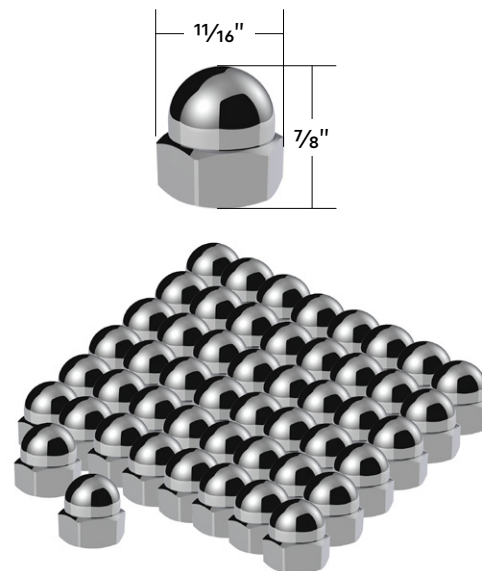

Fog Light Assembly

2001-2011 Freightliner Columbia

- High quality injection molded acrylic lens
- Bright 6500K LED, rated at 960 lumen output
- Features a H11 style plug for easy connection
- Rugged die cast housing provides maximum protection from vibration and the elements
- Special redesigned mounting bracket, fits both driver and passenger side
- Requires reuse of OE mounting hardware for installation
- 12V DC applications

31034 Chrome 1 Pc. / Cbox

31035 Blackout 1 Pc. / Cbox

960 LUMENS

6500K WHITE COLOR

Door Latch Assembly

Peterbilt 389 (2008-2023) And 386 (2006-2016)

- Original style design for easy replacement
- Includes rod retaining clips
- Also fits 388 (2008-2014), 387 (2006-2011), 379/378 (2006-2007), 335 (2006-2010)

42618B Driver 1 Pc. / Box

42618 Driver 1 Pc. / Card

42619B Passenger 1 Pc. / Box

42619 Passenger 1 Pc. / Card

11/16" x 7/8" Chrome Die-Cast Acorn Nut Cover (50 pcs/Box)

- Beautiful chrome plated finish w/ triple chrome plating process
- High quality zinc die-cast material

10021M50 Acorn Nut Cover 1 Pc. / Wbox

CHROME FINISH